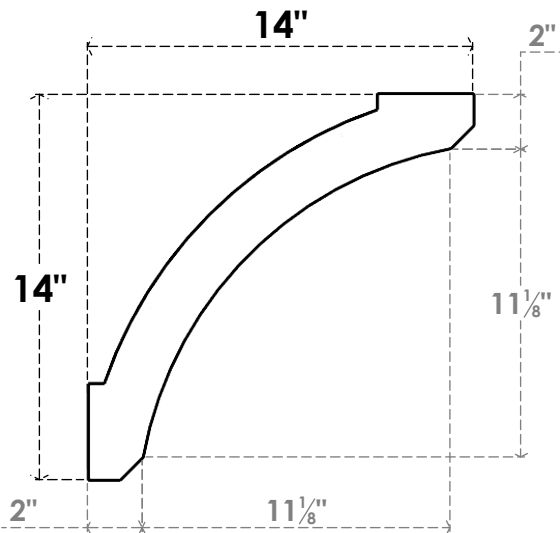

ITEM NUMBER: BRCPO030X14000X14000LFT

3"W X 14"D X 14"H LAFAYETTE ARCHITECTURAL GRADE PVC OPEN BRACE

SIDE PROFILE

FRONT PROFILE

ISOMETRIC

EKENA MILLWORK
 2300 WEST MAIN ST.
 CLARKSVILLE, TX 75426
 TOLL FREE: 866-607-0453
 WWW.EKENAMILLWORK.COM