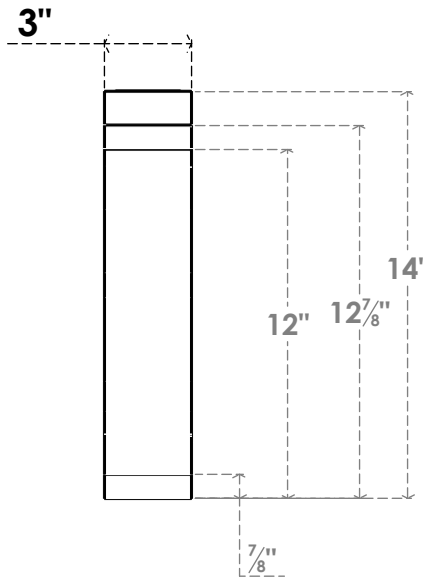

ITEM NUMBER: BRCPO030X14000X14000LFT

3"W X 14"D X 14"H LAFAYETTE ARCHITECTURAL GRADE PVC OPEN BRACE

SIDE PROFILE

FRONT PROFILE

ISOMETRIC

EKENA MILLWORK
 2300 WEST MAIN ST.
 CLARKSVILLE, TX 75426
 TOLL FREE: 866-607-0453
 WWW.EKENAMILLWORK.COM

NOTES

1. INSTALLATION TO BE COMPLETED IN ACCORDANCE WITH MANUFACTURER'S SPECIFICATIONS.
2. DRAWING MAY NOT BE TO SCALE
3. THIS DRAWING IS INTENDED FOR DESIGN AND PLANNING PURPOSES ONLY.
4. ALL INFORMATION CONTAINED HEREIN WAS CURRENT AT THE TIME OF DEVELOPMENT BUT MUST BE REVIEWED AND APPROVED BY THE PRODUCT MANUFACTURER TO BE CONSIDERED ACCURATE.
5. ARCHITECTURAL GRADE PVC PRODUCTS ARE MADE FROM EXPANDED CELLULAR PVC AND COME NATURALLY WHITE BUT MAY BE PAINTED