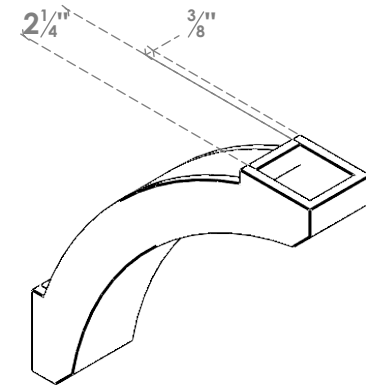

ITEM NUMBER: BRCPO030X14000X14000LFT

3"W X 14"D X 14"H LAFAYETTE ARCHITECTURAL GRADE PVC OPEN BRACE

SIDE PROFILE

FRONT PROFILE

ISOMETRIC

EKENA MILLWORK
 2300 WEST MAIN ST.
 CLARKSVILLE, TX 75426
 TOLL FREE: 866-607-0453
 WWW.EKENAMILLWORK.COM